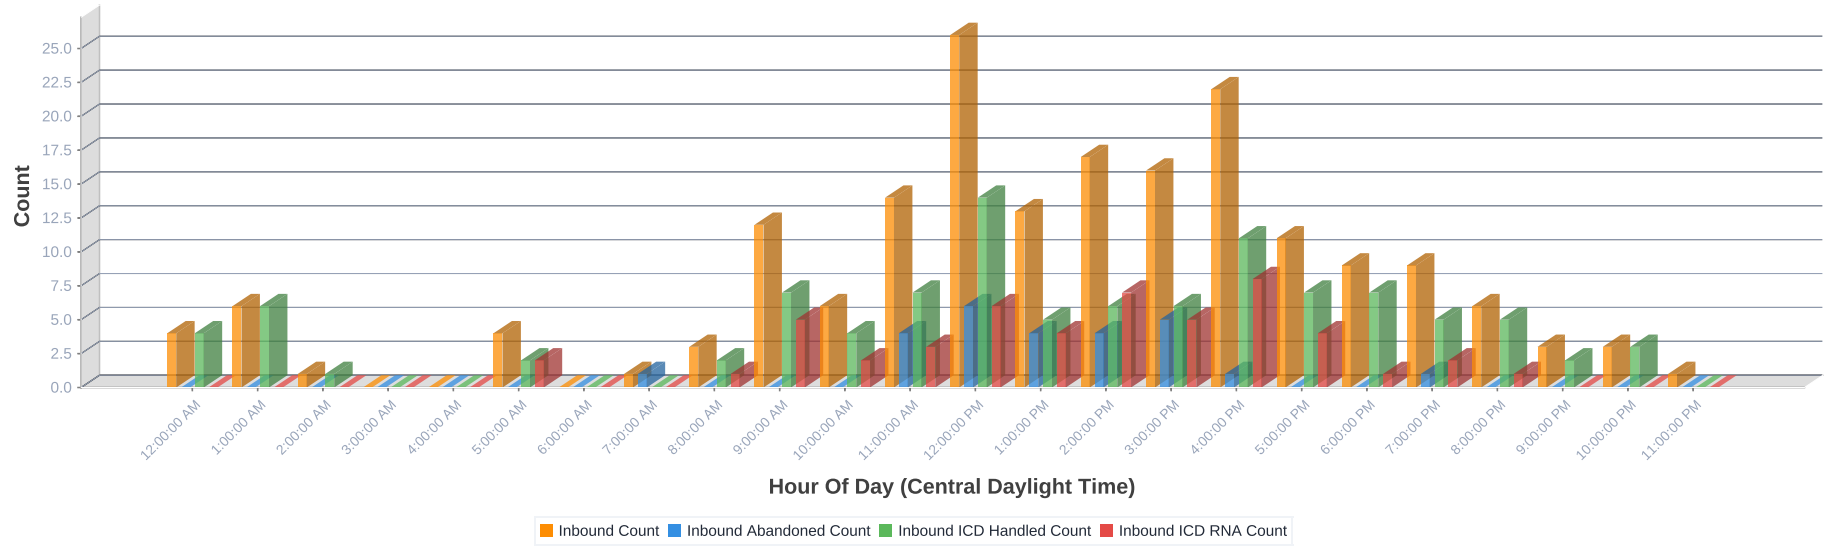

Summary Count Statistics By Hour Of Day