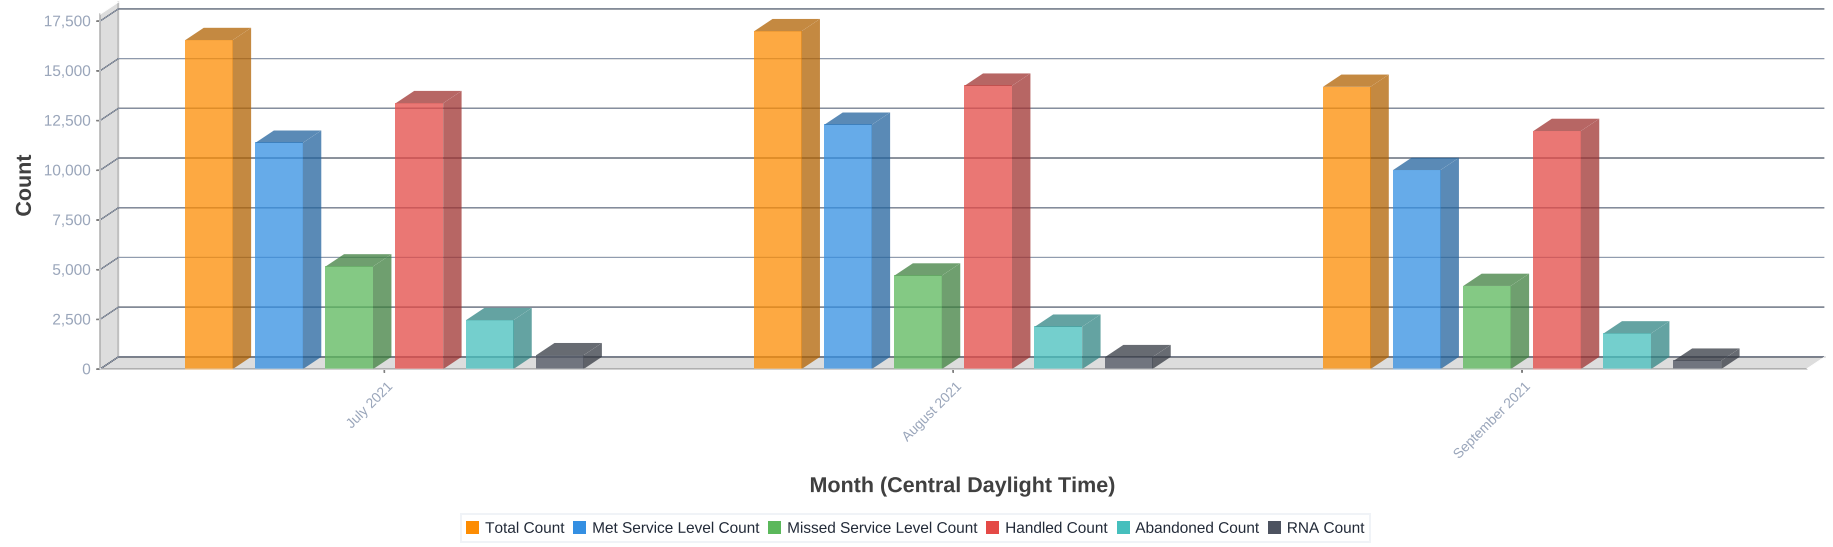

Summary Count Statistics By Month

Day of Week statistics

Summary Count Statistics By Day Of Week