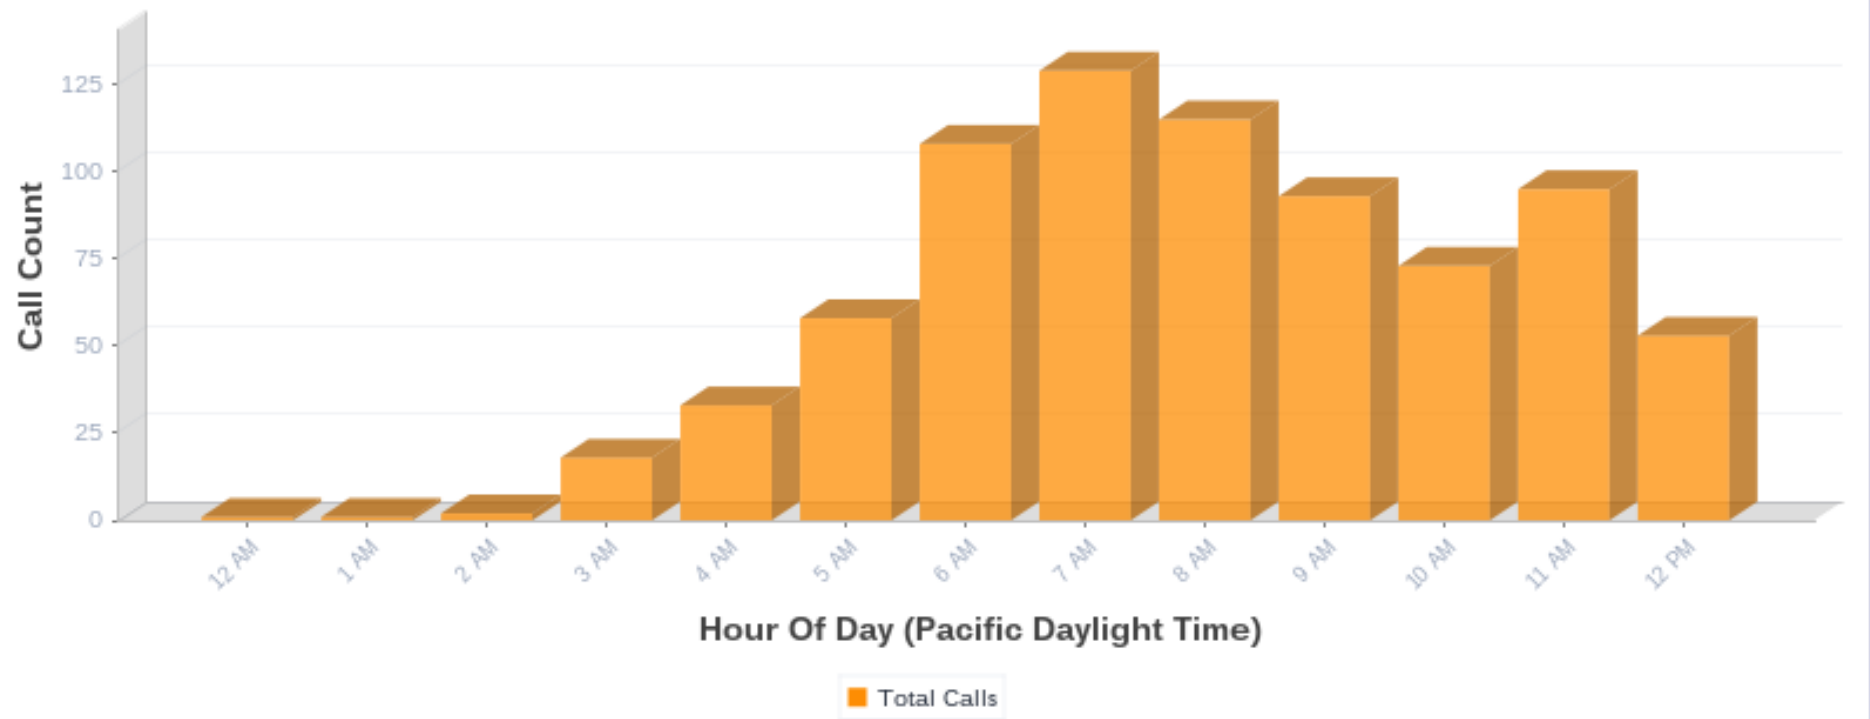

TEMPLATE - Inbound calls to CUBE

Description	Report using remote media address and H323 Call Origin (Answer) to identify calls coming from specific sources.
Date/Time Range	Oct 18, 2021 12:00:00 AM PDT - 12:57:46 PM PDT
Cluster	Cisco CUBE

Search Criteria Summary

Search Set	Total Call Count	Total Call Duration	Total Average Call Duration	Total Average Ring Duration
Total calls inbound from media address 14.115.XXX.XXX	779	33:47:14	00:03:00	00:00:12

Total Call Scenario Volume By Hour Of Day

Total Call Scenario Volume By Hour Of Day

Total Call Scenario Volume By Day Of Week

Total Call Scenario Volume By Day Of Week