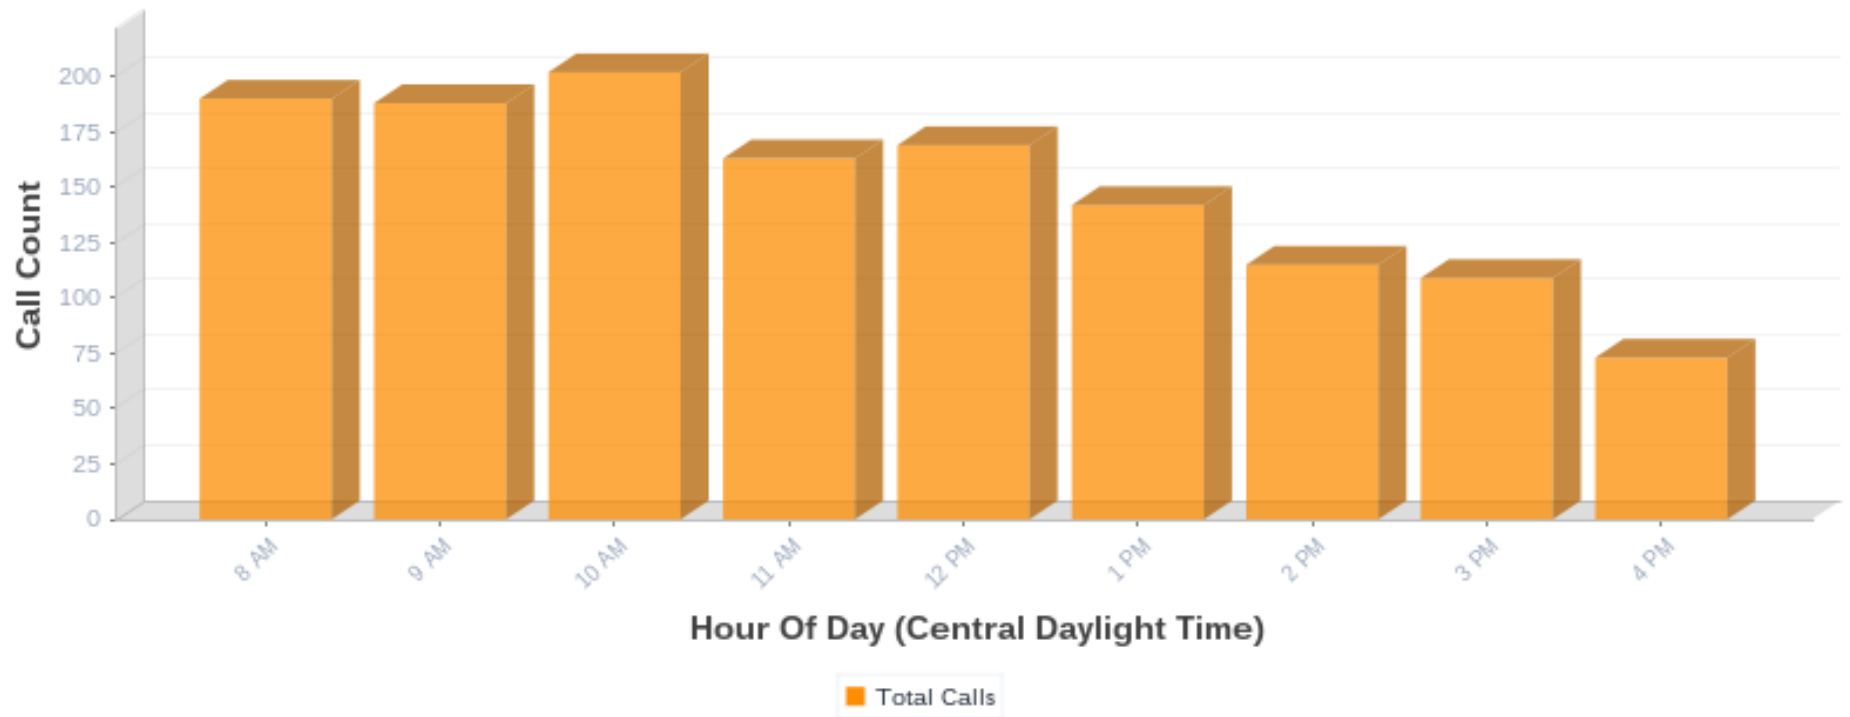

## TEMPLATE - Outbound Calls from Cube

---

Description	Report using wild card remote media address and H323 Call Origin (Originate) to identify calls coming to specific sources.
Date/Time Range	Oct 10, 2021 - Oct 13, 2021 8:00:00 AM CDT - 4:59:59 PM CDT, Oct 14, 2021 8:00:00 AM CDT - 11:39:14 AM CDT
Cluster	Cisco CUBE

### Search Criteria Summary

Search Set	Total Call Count	Total Call Duration	Total Average Call Duration	Total Average Ring Duration
from Media Address 14.115.XXX.XXX	1,351	75:33:32	00:03:21	00:00:06

### Total Call Scenario Volume By Hour Of Day

---

**Total Call Scenario Volume By Hour Of Day**

Total Call Scenario Volume By Day Of Week

---

Total Call Scenario Volume By Day Of Week