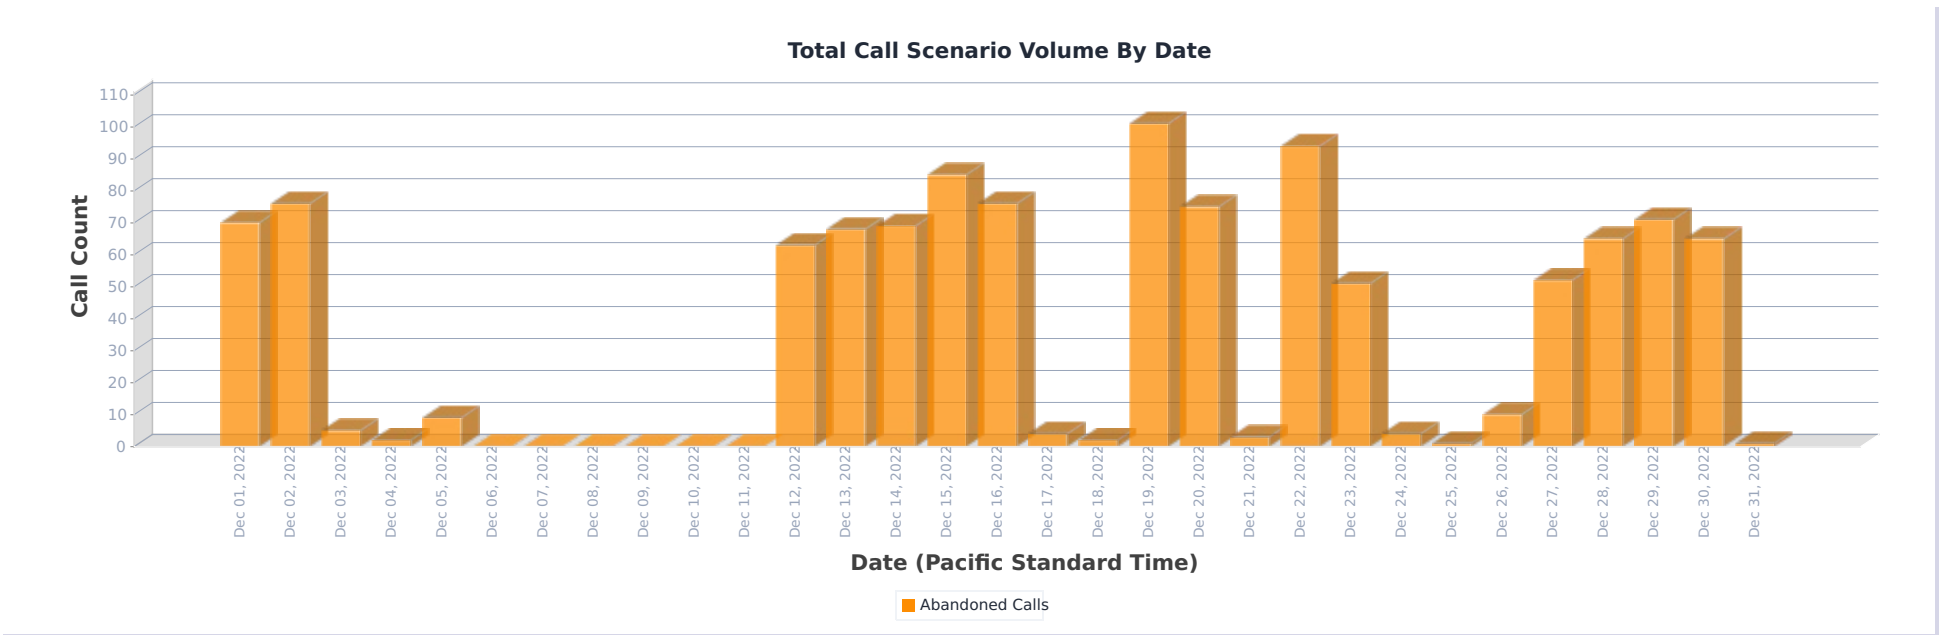

TEMPLATE - Abandoned/Missed Calls

Date/Time Range	Dec 01, 2022 12:00:00 AM PST - Dec 31, 2022 10:00:00 AM PST
Account	Zamboni Industries

Search Criteria Summary

Search Set	Abandoned Call Count	Abandoned Call Average Ring Duration
Abandoned/Missed Calls	1,122	00:00:17

Total Call Statistics By Week (Dec 01, 2022 - Dec 31, 2022 Pacific Standard Time)

Call Statistics	Dec 01, 2022 - Dec 03, 2022	Dec 04, 2022 - Dec 10, 2022	Dec 11, 2022 - Dec 17, 2022	Dec 18, 2022 - Dec 24, 2022	Dec 25, 2022 - Dec 31, 2022
Abandoned Call Count	151	11	365	330	265
Abandoned Call Average Ring Duration	00:00:18	00:00:13	00:00:17	00:00:16	00:00:16

Total Call Scenario Volume By Date

Total Call Scenario Volume By Hour Of Day